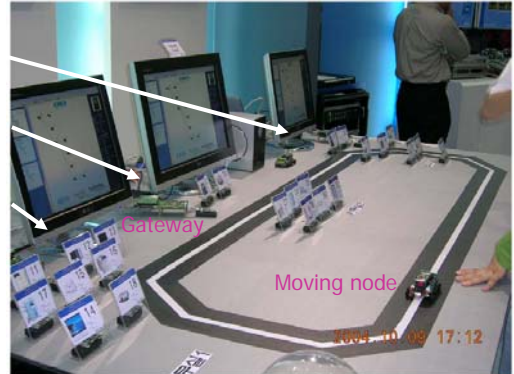

# Mobility using Line Tracer with TIP

Room3  
Room2  
Room1

Gateway : PoE device  
AC wall plug Telos will be very good too.